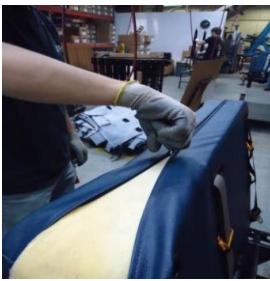

Seat Cover Ordering Information

The S3C Seat has many unique design features which make your cutomers' buses easier to maintain. One of the key features of the S3C is the two-piece back cover with a "zippered rear panel" on all Lap / Shoulder and ICS seats. The rear panel on a seat back cover is the most often damaged or vandalized component on a school bus and replacement costs including labor can be excessive. Should a back cover be damaged and need replacing often there is no need to replace the entire cover. With the S3C seat cover, simply zip off the rear panel and replace it with a new one!

Note: All "Restraint" Seats have the traditional cover assembly.

Zippered Rear Panel Cover installation